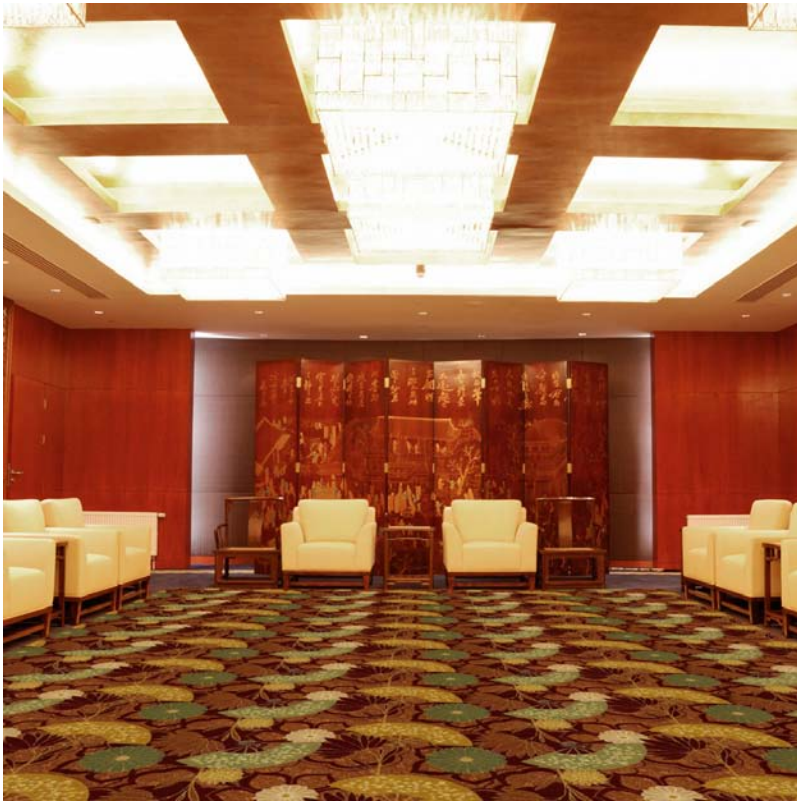

Pacific Rim

If an authentically Asian theme is of highest priority, Pacific Rim will not disappoint. This extraordinary design will add an extra dimension to any room that demands design elements taken from Eastern regions of the world.

Product Details

Collection:	Kaleidoscope
Fiber:	100% STAINMASTER® nylon
Product Type:	Carpet
Pattern Repeat:	40.5" x 20.25"
Width:	13`6"
Backing:	Actionbac®
Country of Origin:	USA
Additional Options:	13'6" Broadloom