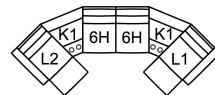

L1 RHF Pwr Recl Pwr/HR Pwr Lumbar
32 x 40 x 42"
82 x 101 x 107 cm

L2 LHF Pwr Recl Pwr/HR Pwr Lumbar
32 x 40 x 42"
82 x 101 x 107 cm

L3 Armless P/Recl Pwr/HR Pwr Lumbar
23 x 40 x 42"
59 x 101 x 107 cm

L6 Sofa Power Recliner w/ Power Headrest & Power Lumbar
87 x 40 x 42"
221 x 101 x 107 cm
IA: 69" / 174 cm

L7 Loveseat Power Recliner w/ Power Headrest & Power Lumbar
64 x 40 x 42"
163 x 101 x 107 cm
IA: 45" / 115 cm

L8 Console Loveseat Recliner Power w/ Power Headrest & Power Lumbar
77 x 40 x 42"
196 x 101 x 107 cm

L9 Wallhugger Power Recliner w/ Power Headrest & Power Lumbar
40 x 40 x 42"
101 x 101 x 107 cm
IA: 22" / 56 cm

POPULAR CONFIGURATIONS

L2/6H/9X/6H/L1
109 x 122"
277 x 310 cm

L2/6H/9X/K2/6H/L1
109 x 122"
277 x 310 cm

L2/K1/6H/6H/K1/L1
162 x 62"
412 x 158 cm

DIMENSIONS

Seat Depth: 20" / 52 cm
Seat Height: 19" / 49 cm
Arm Depth: 33" / 84 cm
Arm Height: 25" / 64 cm
Reclined Depth: 68" / 173 cm

Dimensions shown as Width x Depth x Height.